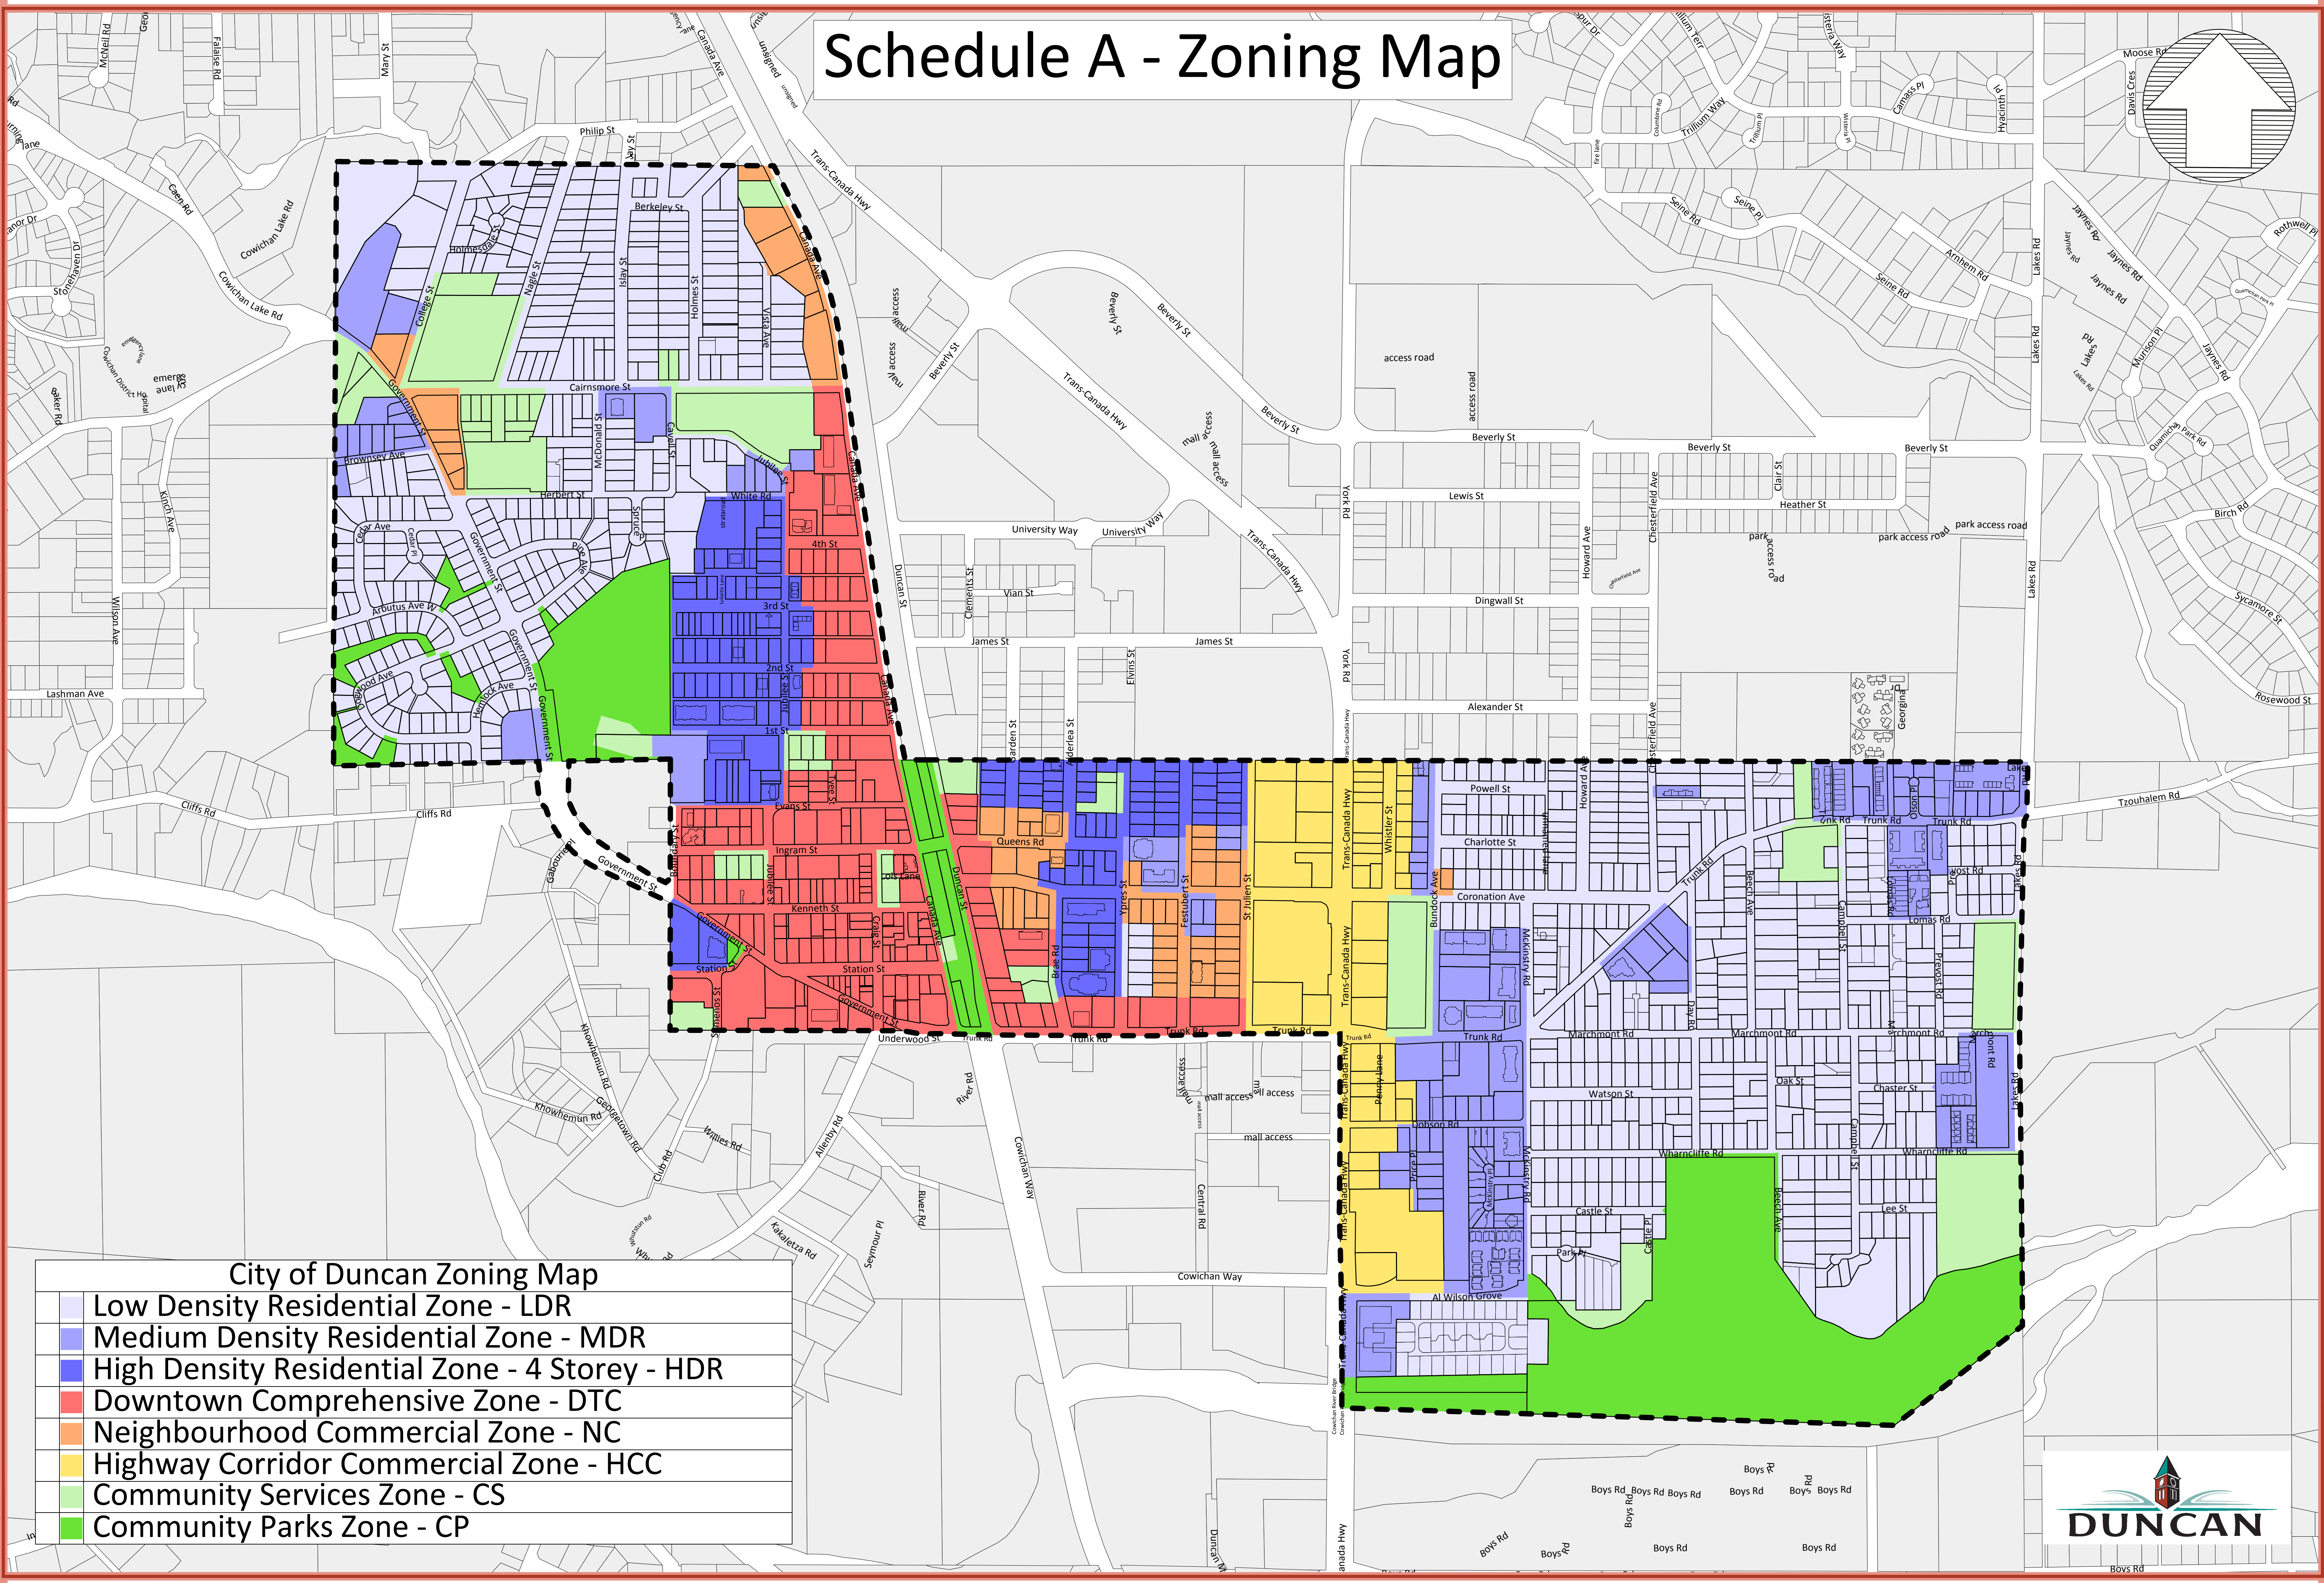

Schedule A - Zoning Map

City of Duncan Zoning Map

- Low Density Residential Zone - LDR
- Medium Density Residential Zone - MDR
- High Density Residential Zone - 4 Storey - HDR
- Downtown Comprehensive Zone - DTC
- Neighbourhood Commercial Zone - NC
- Highway Corridor Commercial Zone - HCC
- Community Services Zone - CS
- Community Parks Zone - CP

Boys Rd