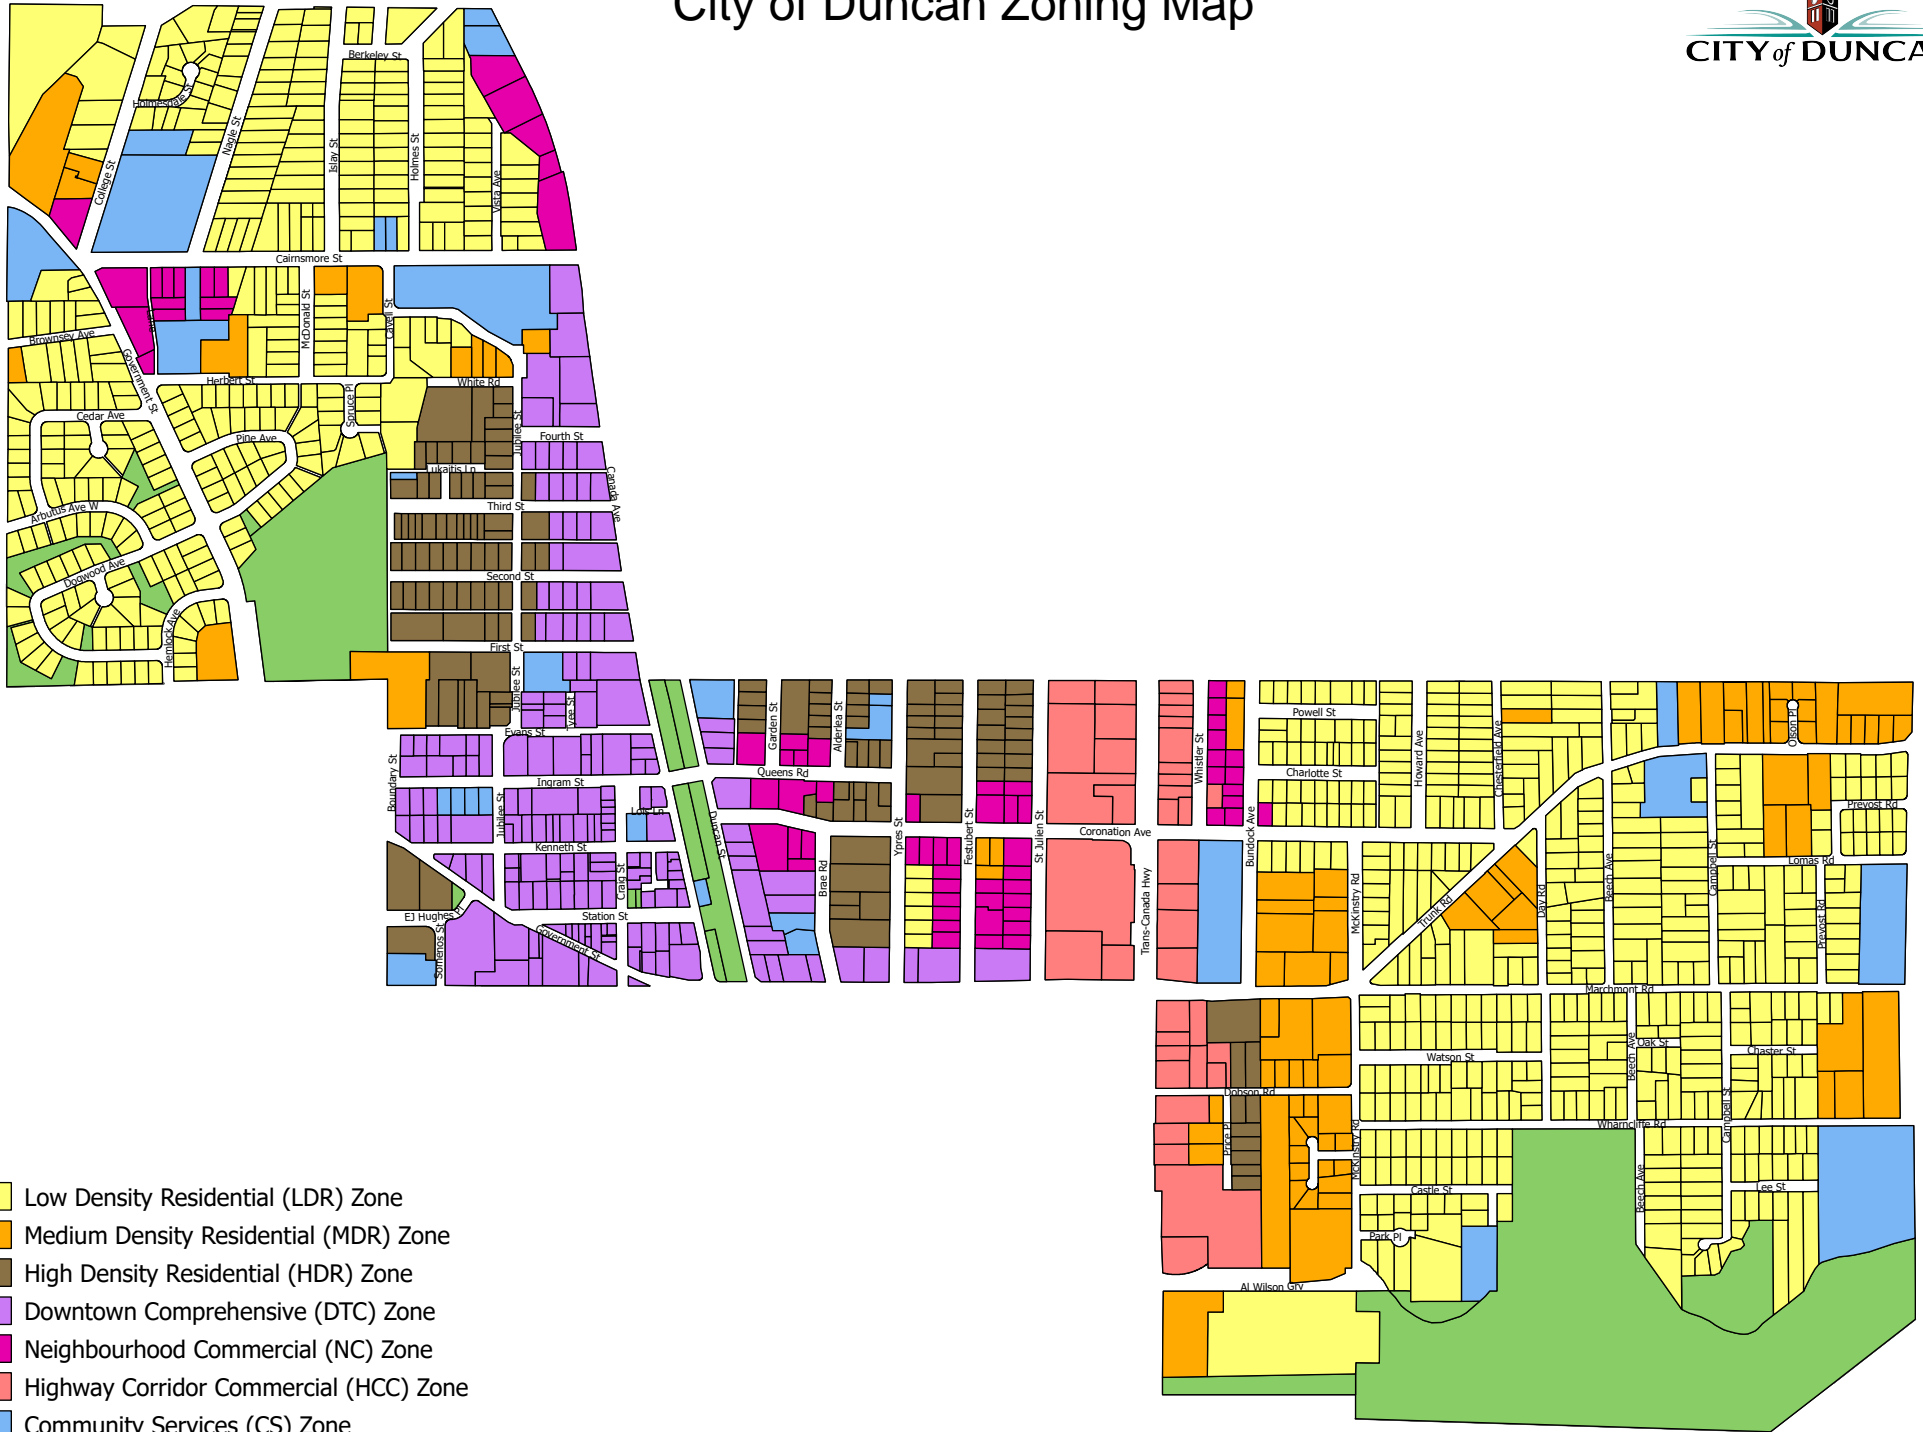

City of Duncan Zoning Map

- Low Density Residential (LDR) Zone
- Medium Density Residential (MDR) Zone
- High Density Residential (HDR) Zone
- Downtown Comprehensive (DTC) Zone
- Neighbourhood Commercial (NC) Zone
- Highway Corridor Commercial (HCC) Zone
- Community Services (CS) Zone
- Community Park (CP) Zone