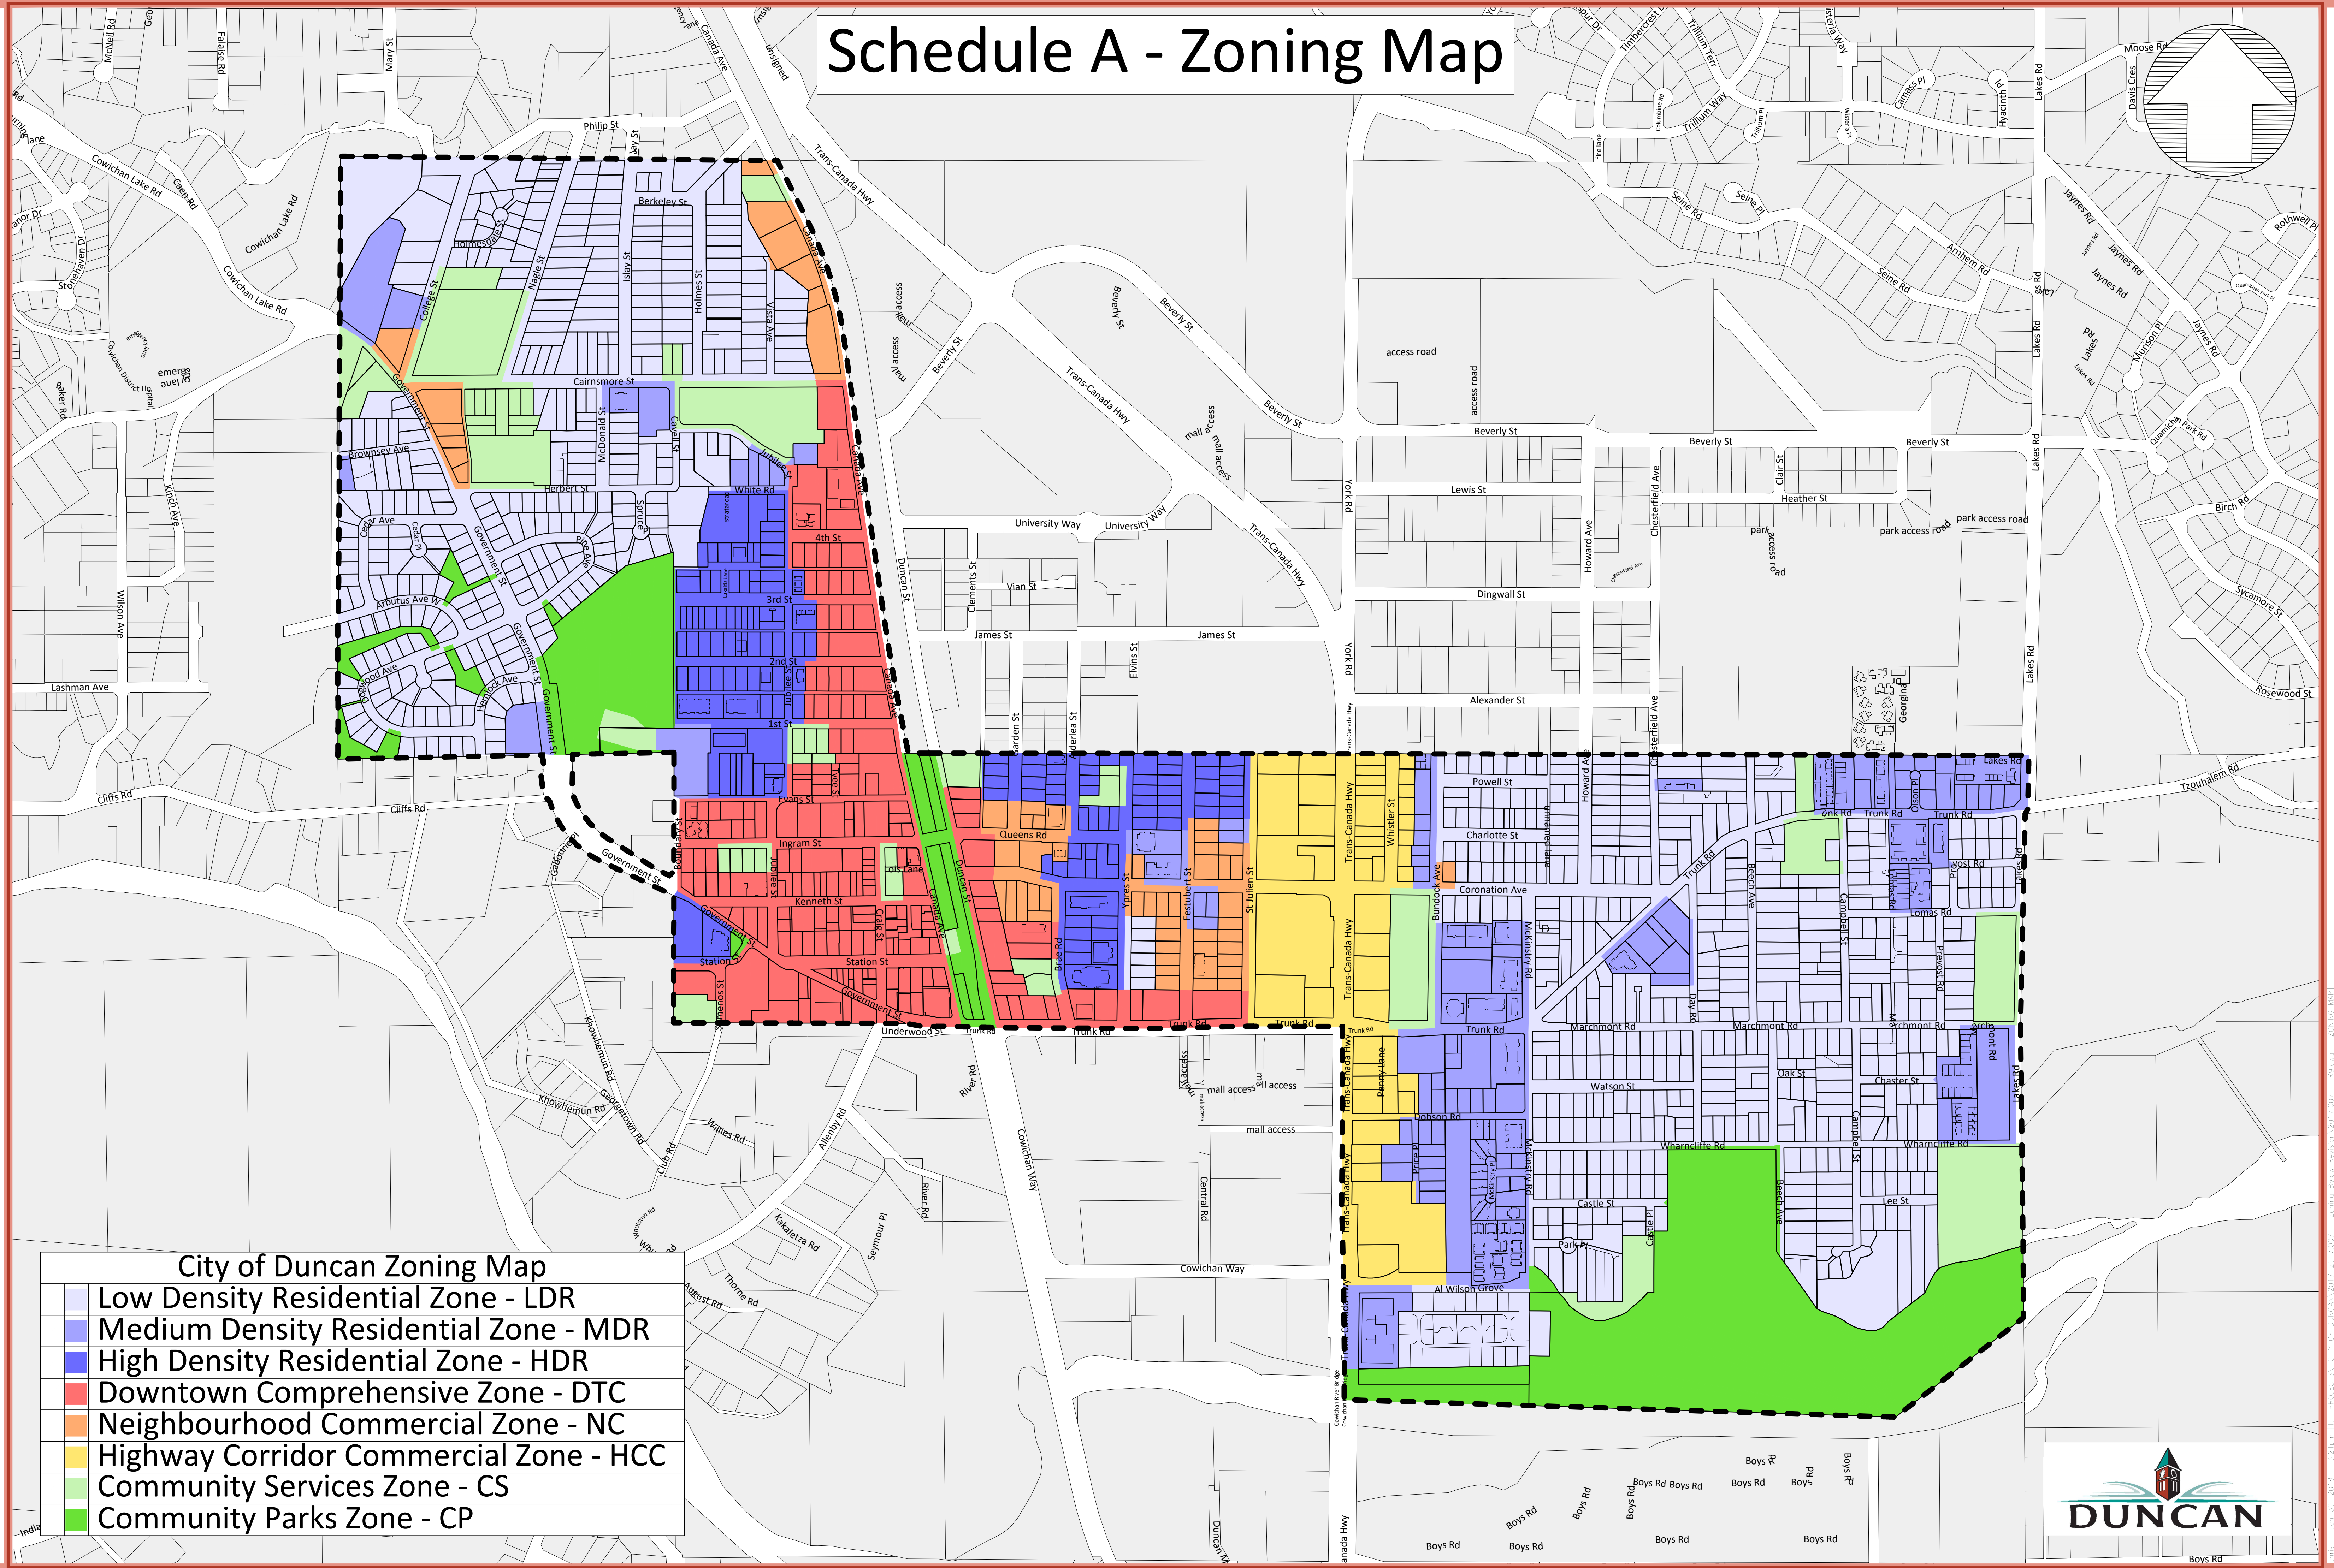

Schedule A - Zoning Map

City of Duncan Zoning Map

	Low Density Residential Zone - LDR
	Medium Density Residential Zone - MDR
	High Density Residential Zone - HDR
	Downtown Comprehensive Zone - DTC
	Neighbourhood Commercial Zone - NC
	Highway Corridor Commercial Zone - HCC
	Community Services Zone - CS
	Community Parks Zone - CP

City of Duncan - 2018 - 2021 Zoning Map (Schedule A) - City of Duncan, BC